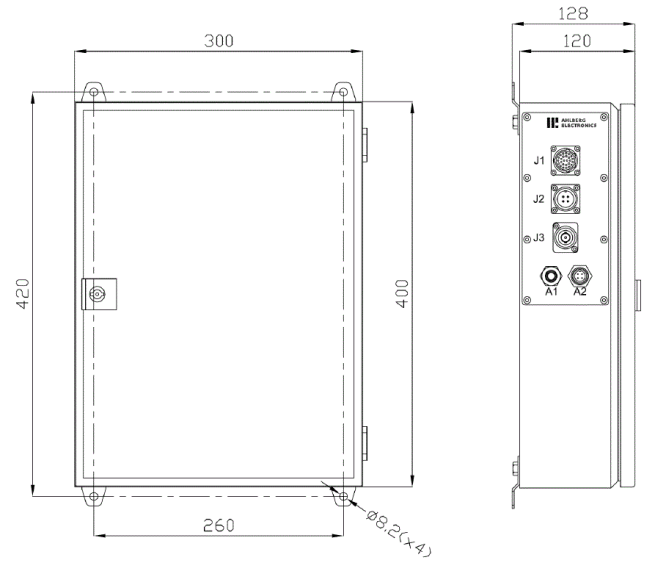

CCU845 IMAGES

We reserve the right to alter specifications without prior notice