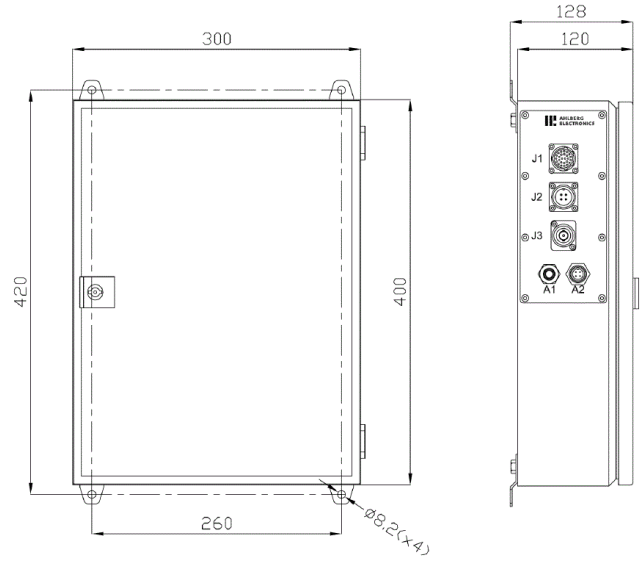

CCU845 IMAGES

We reserve the right to alter specifications without prior notice